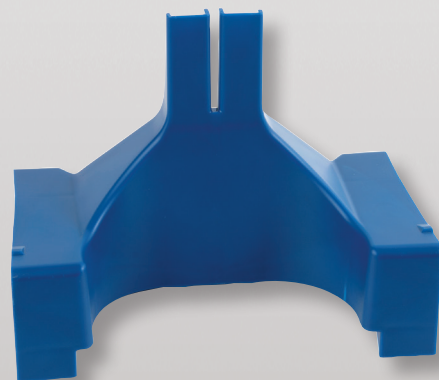

## LSU Serres Configuration

780030 Pre- October 2013

780030 Post October 2013

781204 Serres Vacuum Tubing

781206  
Serres Vacuum Connector

780450 Serres Canister Holder

780451 Serres Canister Holder

### Parts

781204	Serres Vacuum Tubing
780450	Serres Canister Holder
57300	Serres Canister (1000 ml, Transparent)
57301	Serres Canister (1000 ml, Blue)
780930XX	Serres Alteration Kit