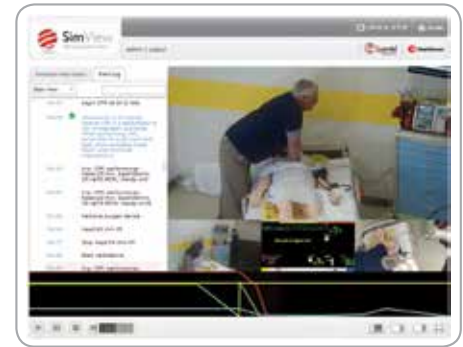

Changing Your Simulation Perspective

SimView™

Debriefing learners after the simulation is the value-added benefit of any simulation-based learning event. SimView is an integrated debriefing solution that captures and records audio, video, relevant patient monitor data and event log info in one file giving you and your learners every opportunity to evaluate each simulation experience completely.

Capture

Complete integration for one comprehensive solution

- Incorporate synchronized audio, video, patient monitor and event log into one debrief file
- Record training event with simulators, task trainers or standardized patients
- Digital HD (up to 4 streams), analog, and web camera configurations
- Capture comments of other observers during the simulation

Share

Share debriefing data to improve learning outcomes

- Stream video to multiple locations
- Call up debrief files from other computers on the network
- Share files with faculty or students
- Export videos to embed in presentations or store for research

Debrief

Raise the value of debriefing

- Review entire scenario or easily jump to key events within the scenario to reinforce learning objectives
- Annotate the event log for comments, events, or medications, correct/incorrect interventions
- Review debriefing input incorporated from preprogrammed SimStore scenarios
- Upload event log information to student transcripts in SimManager