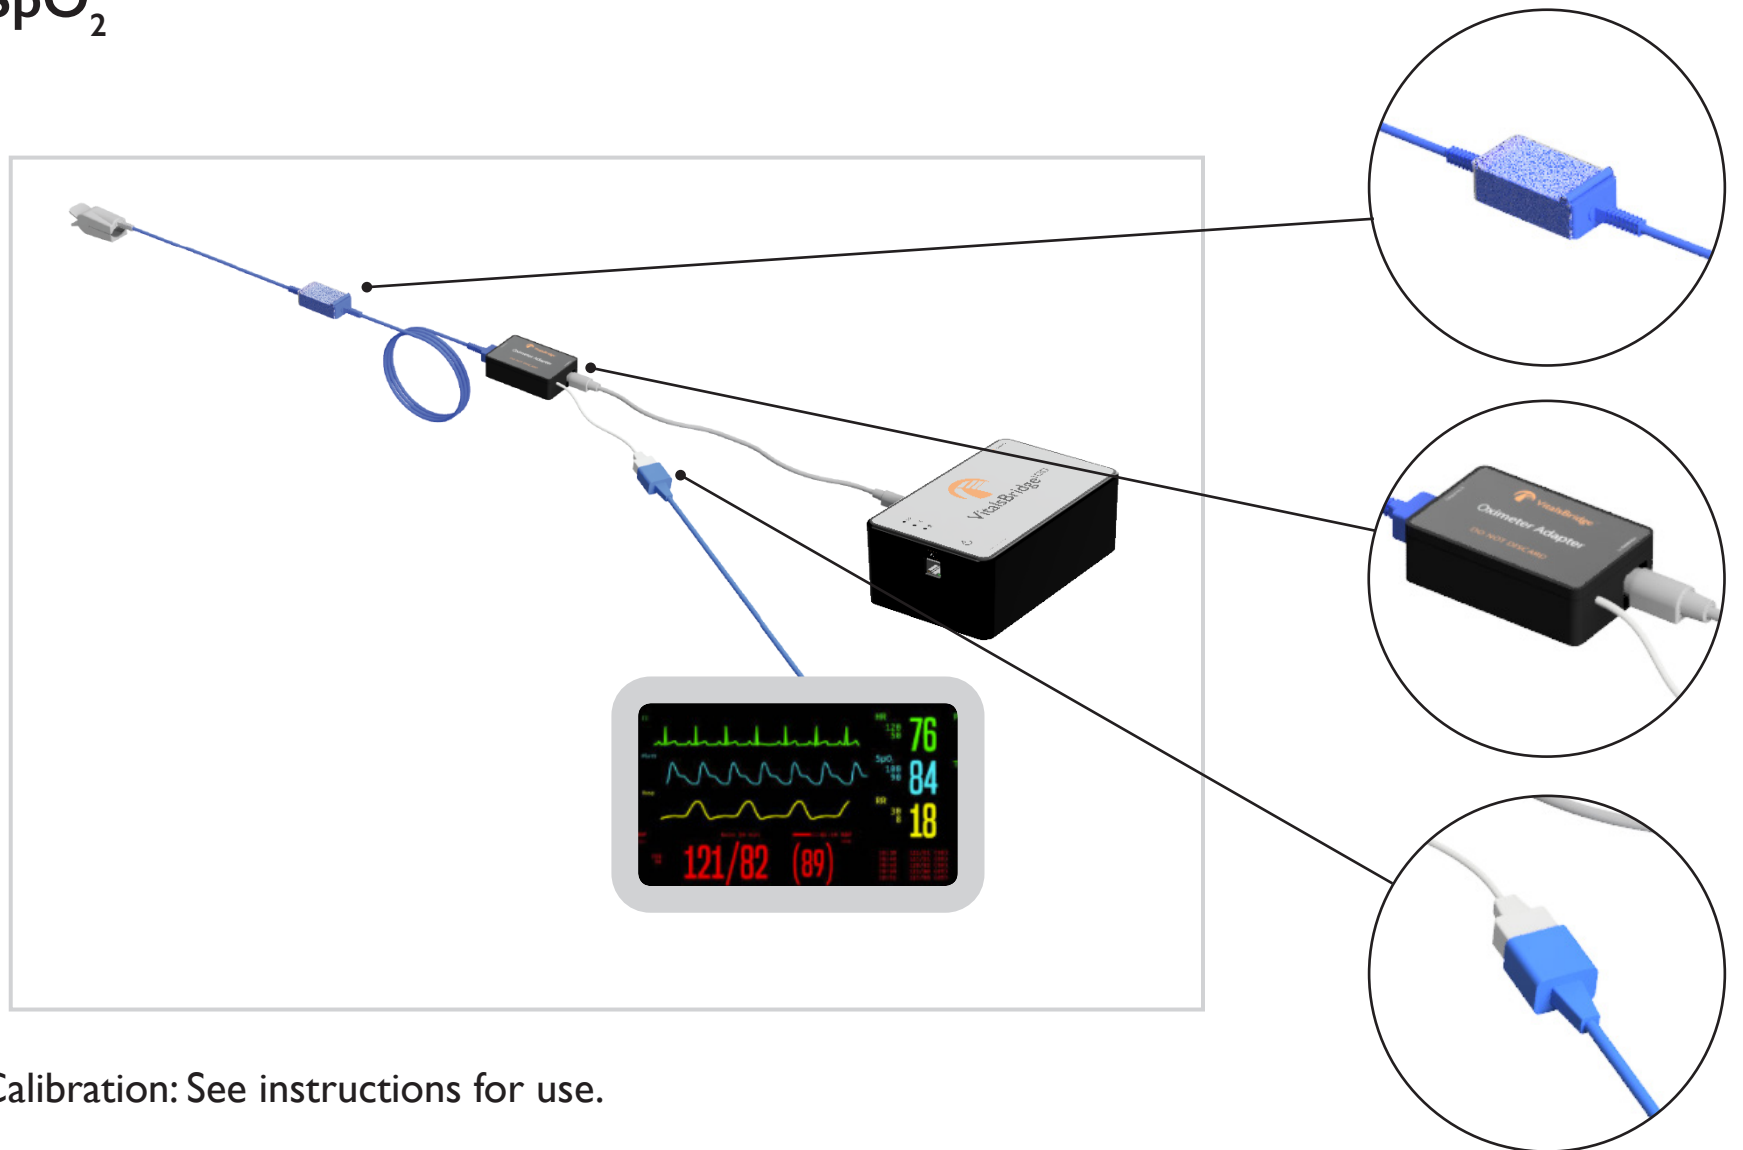

Quick Start Guide

Quick Start Guide

SpO₂

Temperature

Quick Start Guide

Power On/Off

Software (1) <https://www.vitalsbridge.com/downloads>