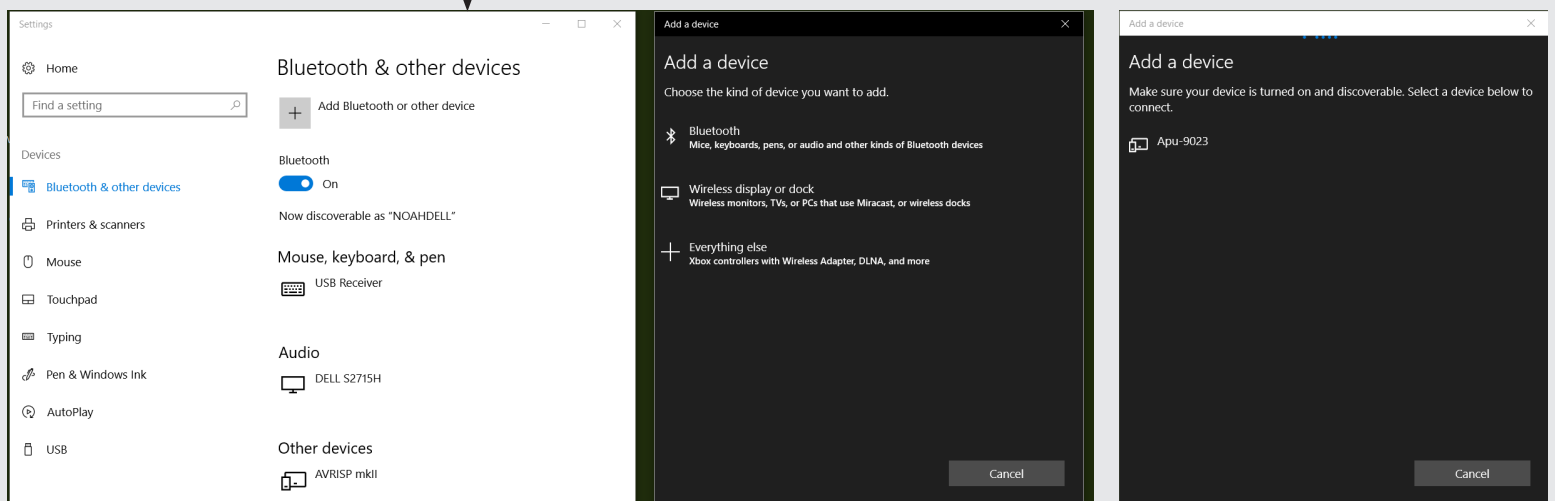

Quick Start Guide

Quick Start Guide

SpO₂

Temperature

Quick Start Guide

Power On/Off

Software (1) <https://www.vitalsbridge.com/downloads>