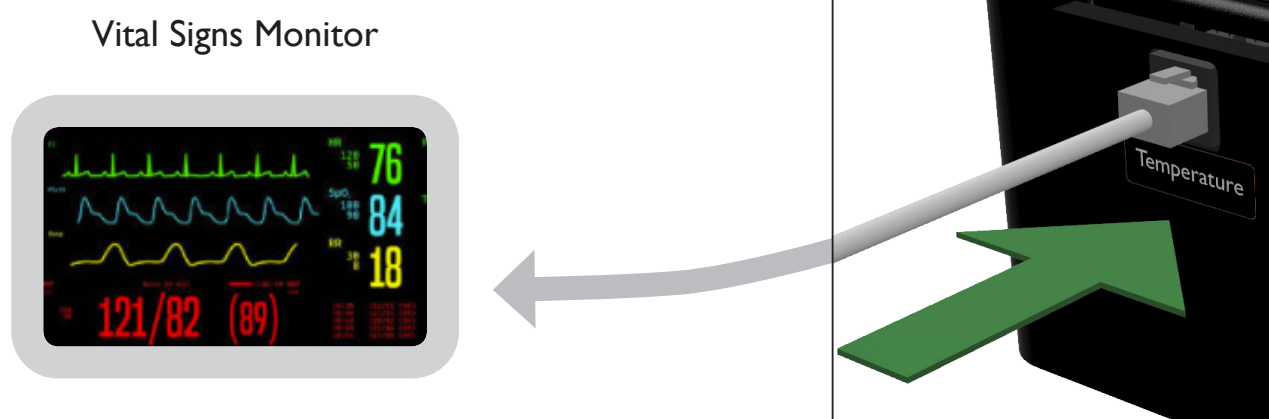

Quick Start Guide

Quick Start Guide

SpO₂

Temperature

Quick Start Guide

Power On/Off

Software (1) <https://www.vitalsbridge.com/downloads>